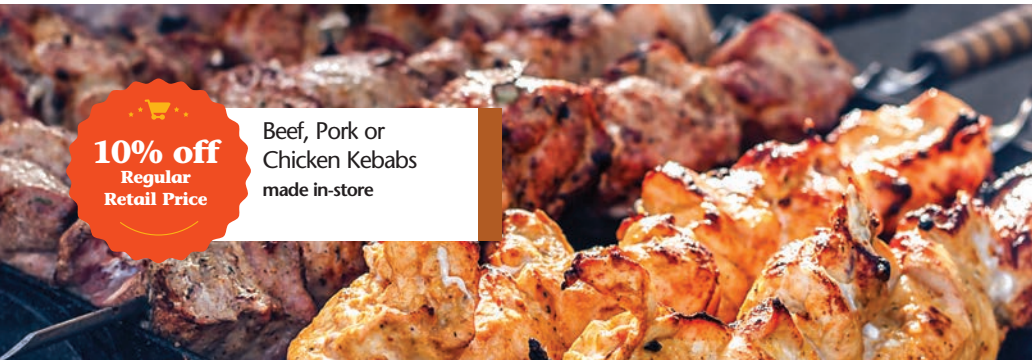

10% off
Regular
Retail Price

Beef, Pork or
Chicken Kebabs
made in-store